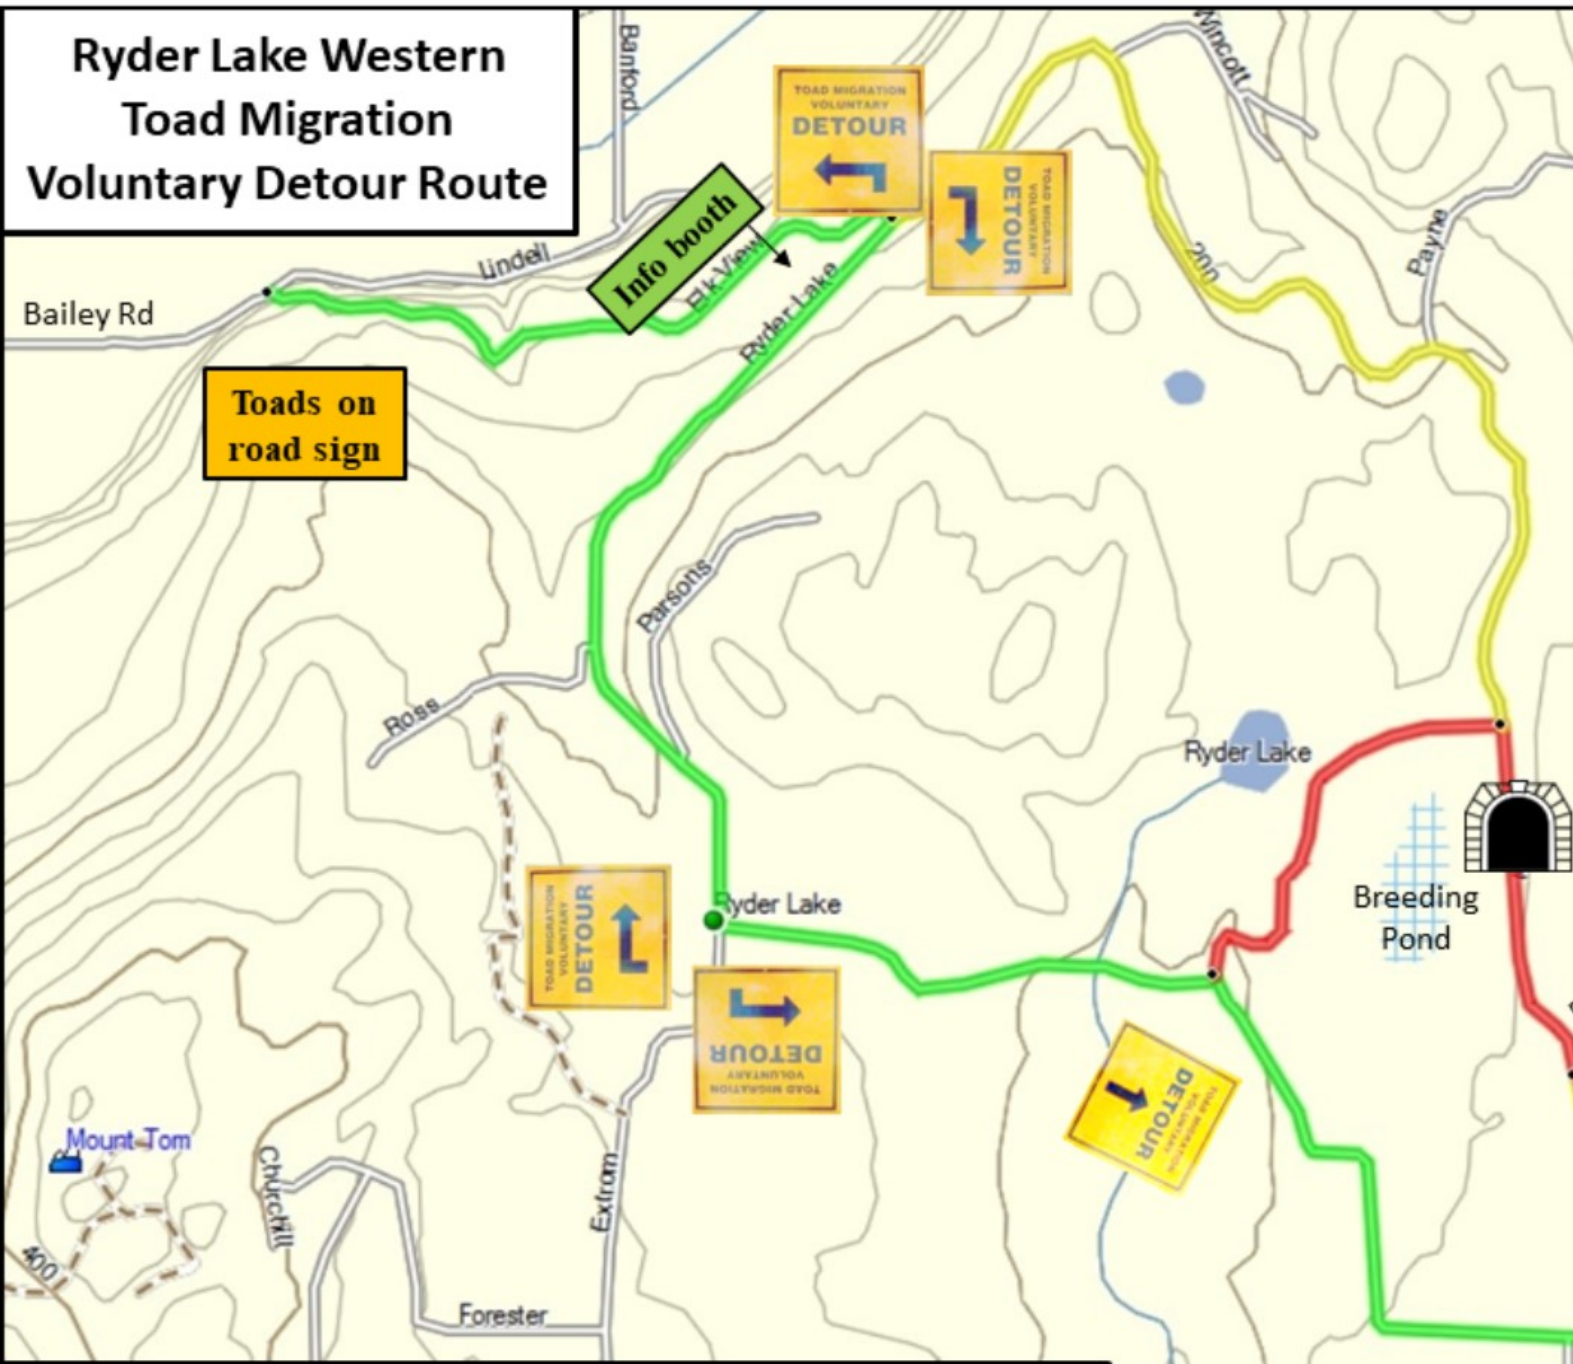

# Ryder Lake Western Toad Migration Voluntary Detour Route

## Legend

-  Voluntary Detour Route
-  Local traffic only please
-  Please avoid if possible (high toad volume)
-  Voluntary detour signs

500 m

N

Toads on road sign

Info booth

Toad Tunnel

For more information please contact the Fraser Valley Conservancy:  
[info@fraservalleyconservancy.ca](mailto:info@fraservalleyconservancy.ca)